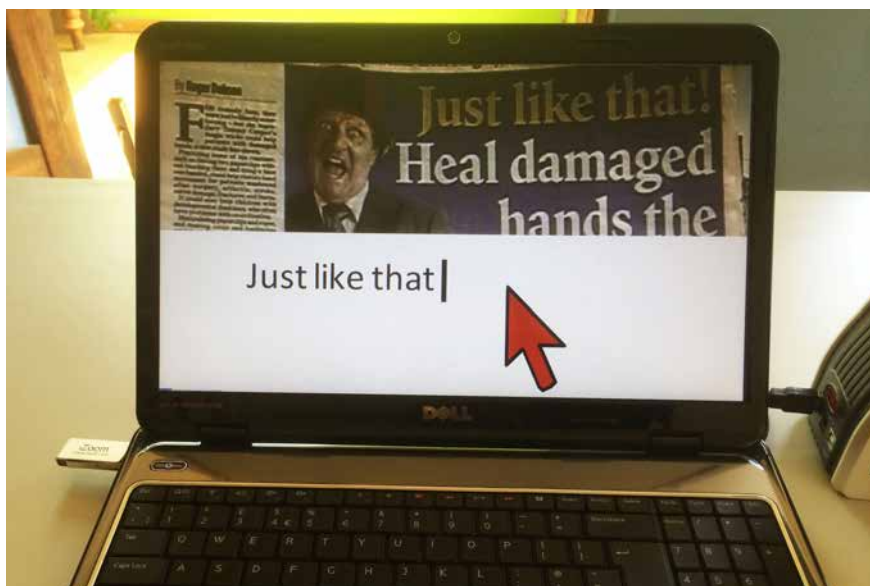

Aumax-S with iZoom used in a copy typing situation using distance viewing to the computer

Showing the split screen facility