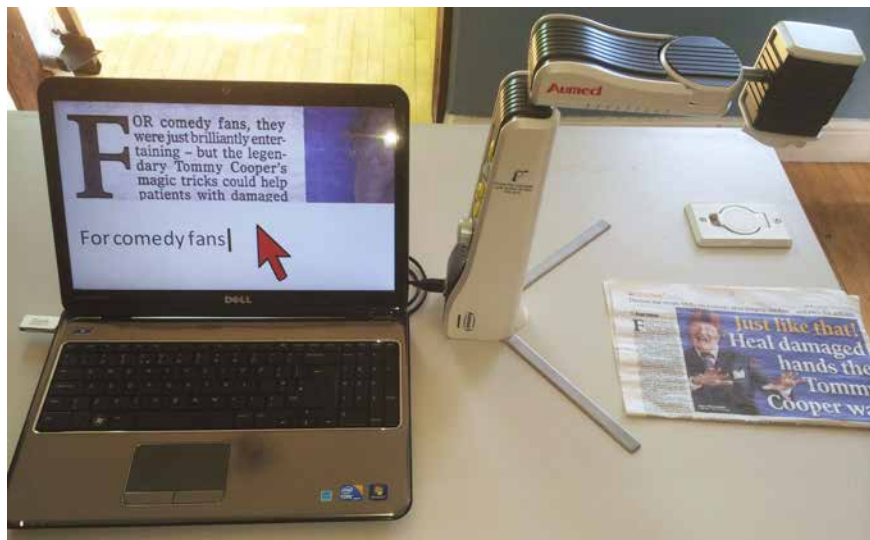

Aumax-S split-screening with iZoom for desk or distance copy typing situations.

Where magnification is required when copy typing from text on a desk to the computer or at a distance to the computer is required then the answer is the Aumax-S working with iZoom.

iZoom is very clever it can work with different open windows on a desktop and split screen with them.

When iZoom is working with the Aumax-S the user preferences e.g. magnification, colours and contrast can be adjusted seperately.

Desk copy typing

Easy as pointing the camera down to the desk. The automatic focus adjusts automatically.

Distance copy typing

Point the camera at a white board, poster or notice board and flick the camera lens open, the camera will focus automatically.

Available from:

**Pamtrad Customs Ltd.
22 Ruddington Lane
Wilford
Nottingham
NG11 7BH**

**Tel: 0115 981 6636
email: info@pamtrad.co.uk**

Aumax-S with iZoom used in a copy typing situation from the desk to the computer